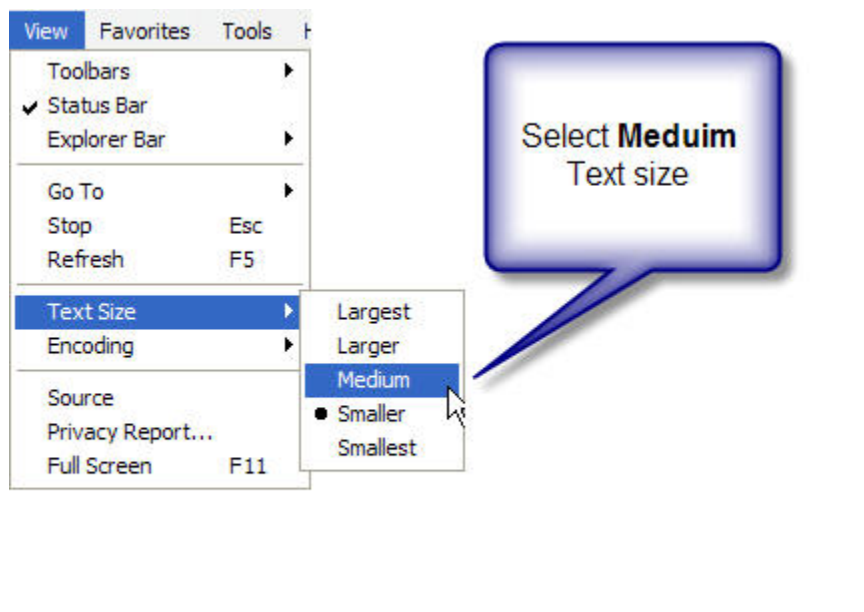

Changing the Screen Font or Text Size in Internet Explorer

Sometimes the screen font size (called text size in Internet Explorer) is too small to read easily text in ANGEL. You can change the size by following the simple instructions below. You may have to do this every time you log in.