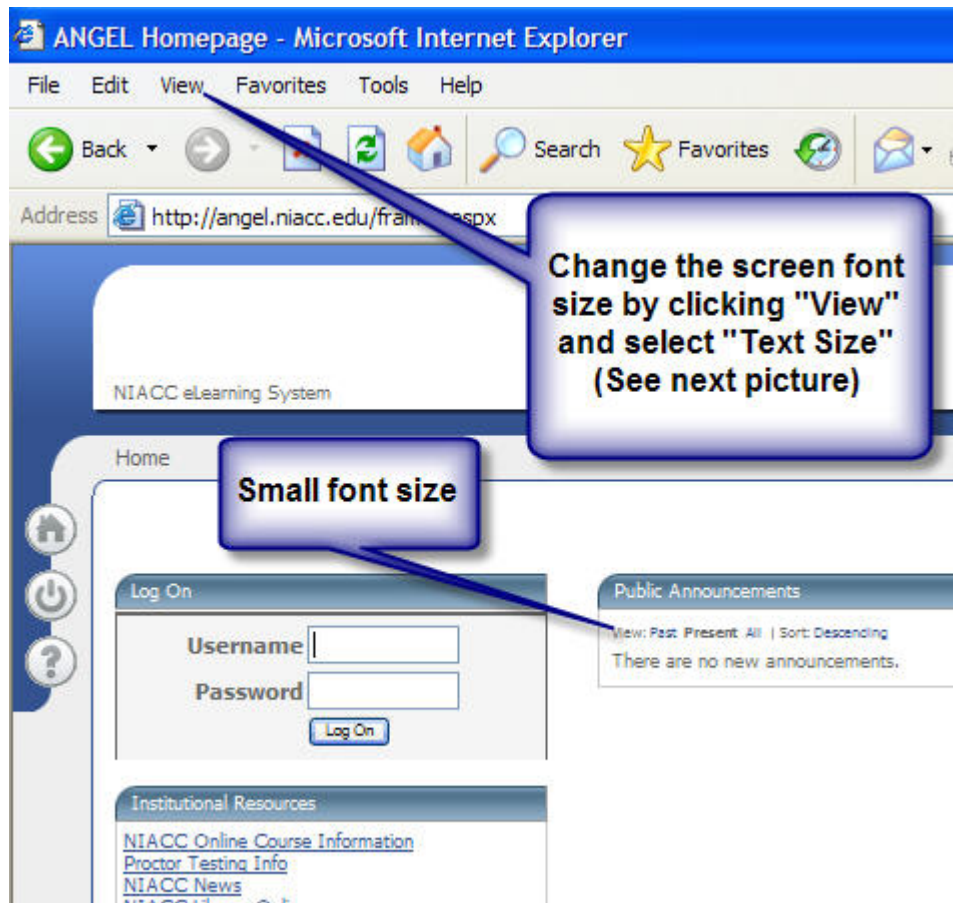

Changing the Screen Font or Text Size in Internet Explorer

Sometimes the screen font size (called text size in Internet Explorer) is too small to read easily text in ANGEL. You can change the size by following the simple instructions below. You may have to do this every time you log in.