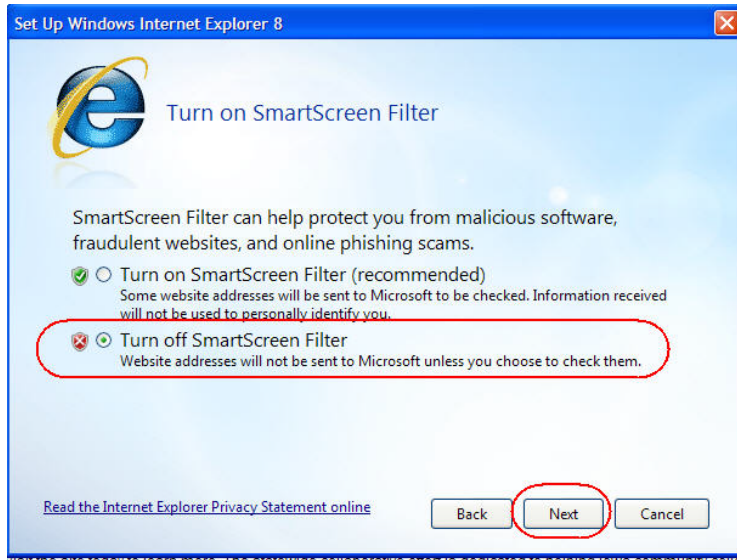

Internet Explorer 8 Setup Screens

Note: If you are switching default browsers, such as from Netscape or Firefox to Internet Explorer, you may want to check the box to “Import settings from my other browser after setup has completed”. This will import your bookmarks or favorites. If you currently use Internet Explorer as your default browser the Favorites will automatically be transferred.