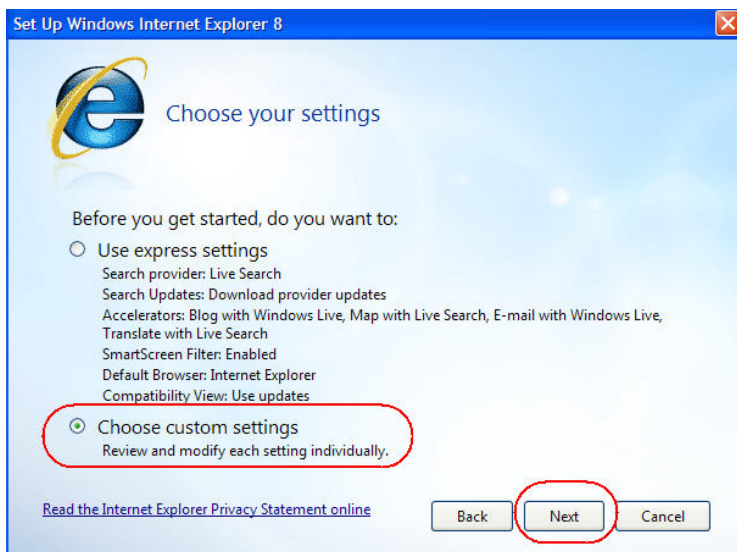

Internet Explorer 8 Setup Screens

Note: If you are switching default browsers, such as from Netscape or Firefox to Internet Explorer, you may want to check the box to “Import settings from my other browser after setup has completed”. This will import your bookmarks or favorites. If you currently use Internet Explorer as your default browser the Favorites will automatically be transferred.