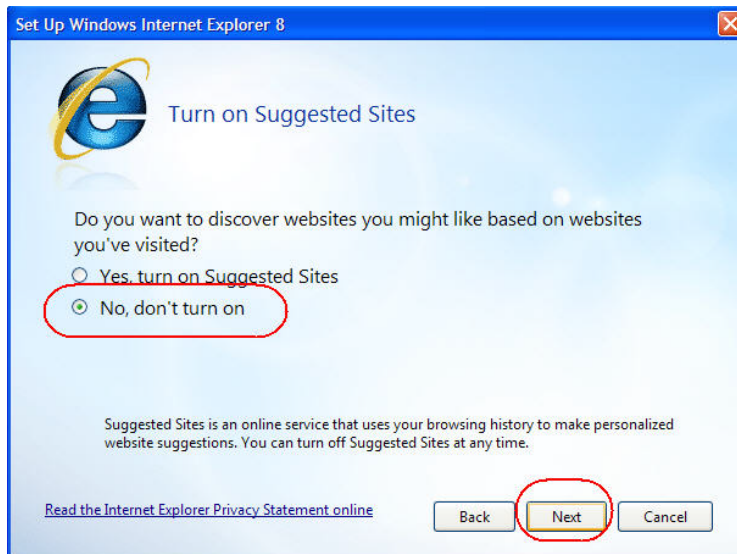

Internet Explorer 8 Setup Screens

Note: If you are switching default browsers, such as from Netscape or Firefox to Internet Explorer, you may want to check the box to “Import settings from my other browser after setup has completed”. This will import your bookmarks or favorites. If you currently use Internet Explorer as your default browser the Favorites will automatically be transferred.