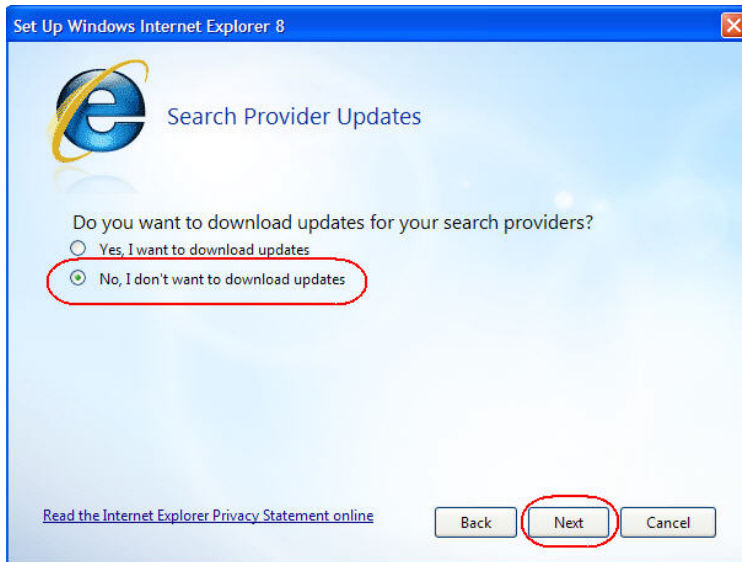

Internet Explorer 8 Setup Screens

Note: If you are switching default browsers, such as from Netscape or Firefox to Internet Explorer, you may want to check the box to “Import settings from my other browser after setup has completed”. This will import your bookmarks or favorites. If you currently use Internet Explorer as your default browser the Favorites will automatically be transferred.