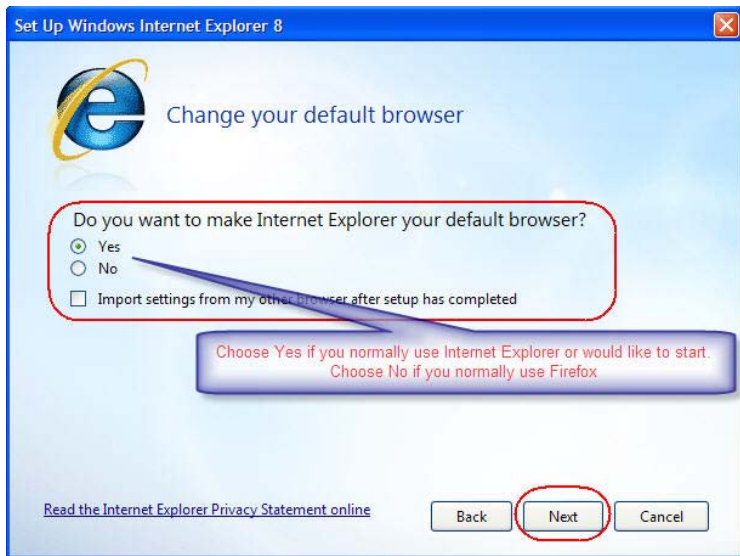

Internet Explorer 8 Setup Screens

Note: If you are switching default browsers, such as from Netscape or Firefox to Internet Explorer, you may want to check the box to “Import settings from my other browser after setup has completed”. This will import your bookmarks or favorites. If you currently use Internet Explorer as your default browser the Favorites will automatically be transferred.