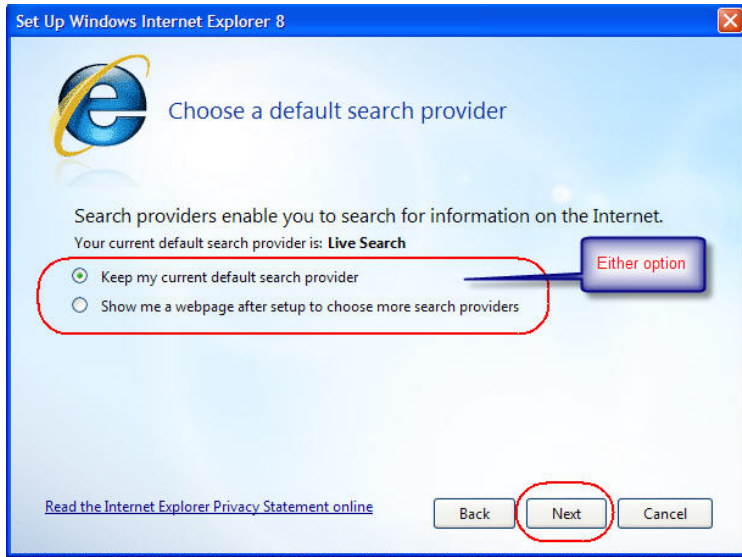

Internet Explorer 8 Setup Screens

Note: If you are switching default browsers, such as from Netscape or Firefox to Internet Explorer, you may want to check the box to “Import settings from my other browser after setup has completed”. This will import your bookmarks or favorites. If you currently use Internet Explorer as your default browser the Favorites will automatically be transferred.