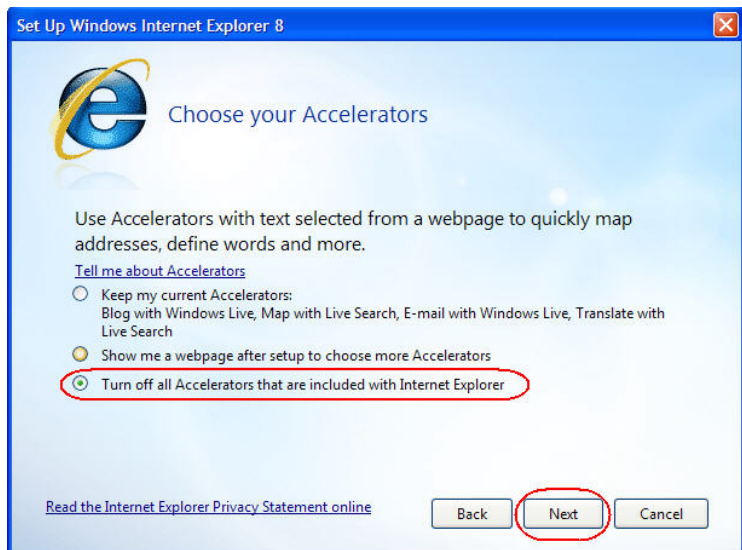

Internet Explorer 8 Setup Screens

Note: If you are switching default browsers, such as from Netscape or Firefox to Internet Explorer, you may want to check the box to “Import settings from my other browser after setup has completed”. This will import your bookmarks or favorites. If you currently use Internet Explorer as your default browser the Favorites will automatically be transferred.