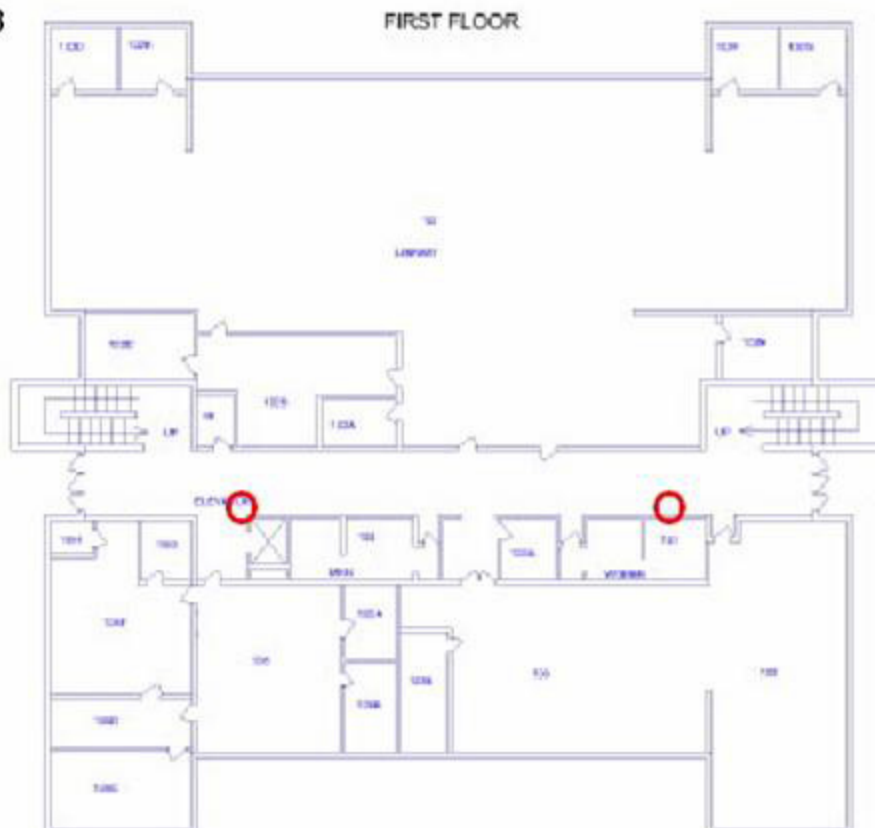

## FLOOR PLAN

# ADMINISTRATION BUILDING

 designates camera location

Number of cameras = 4

# BEEM CENTER

 designates camera location

Number of cameras = 3

NORTH