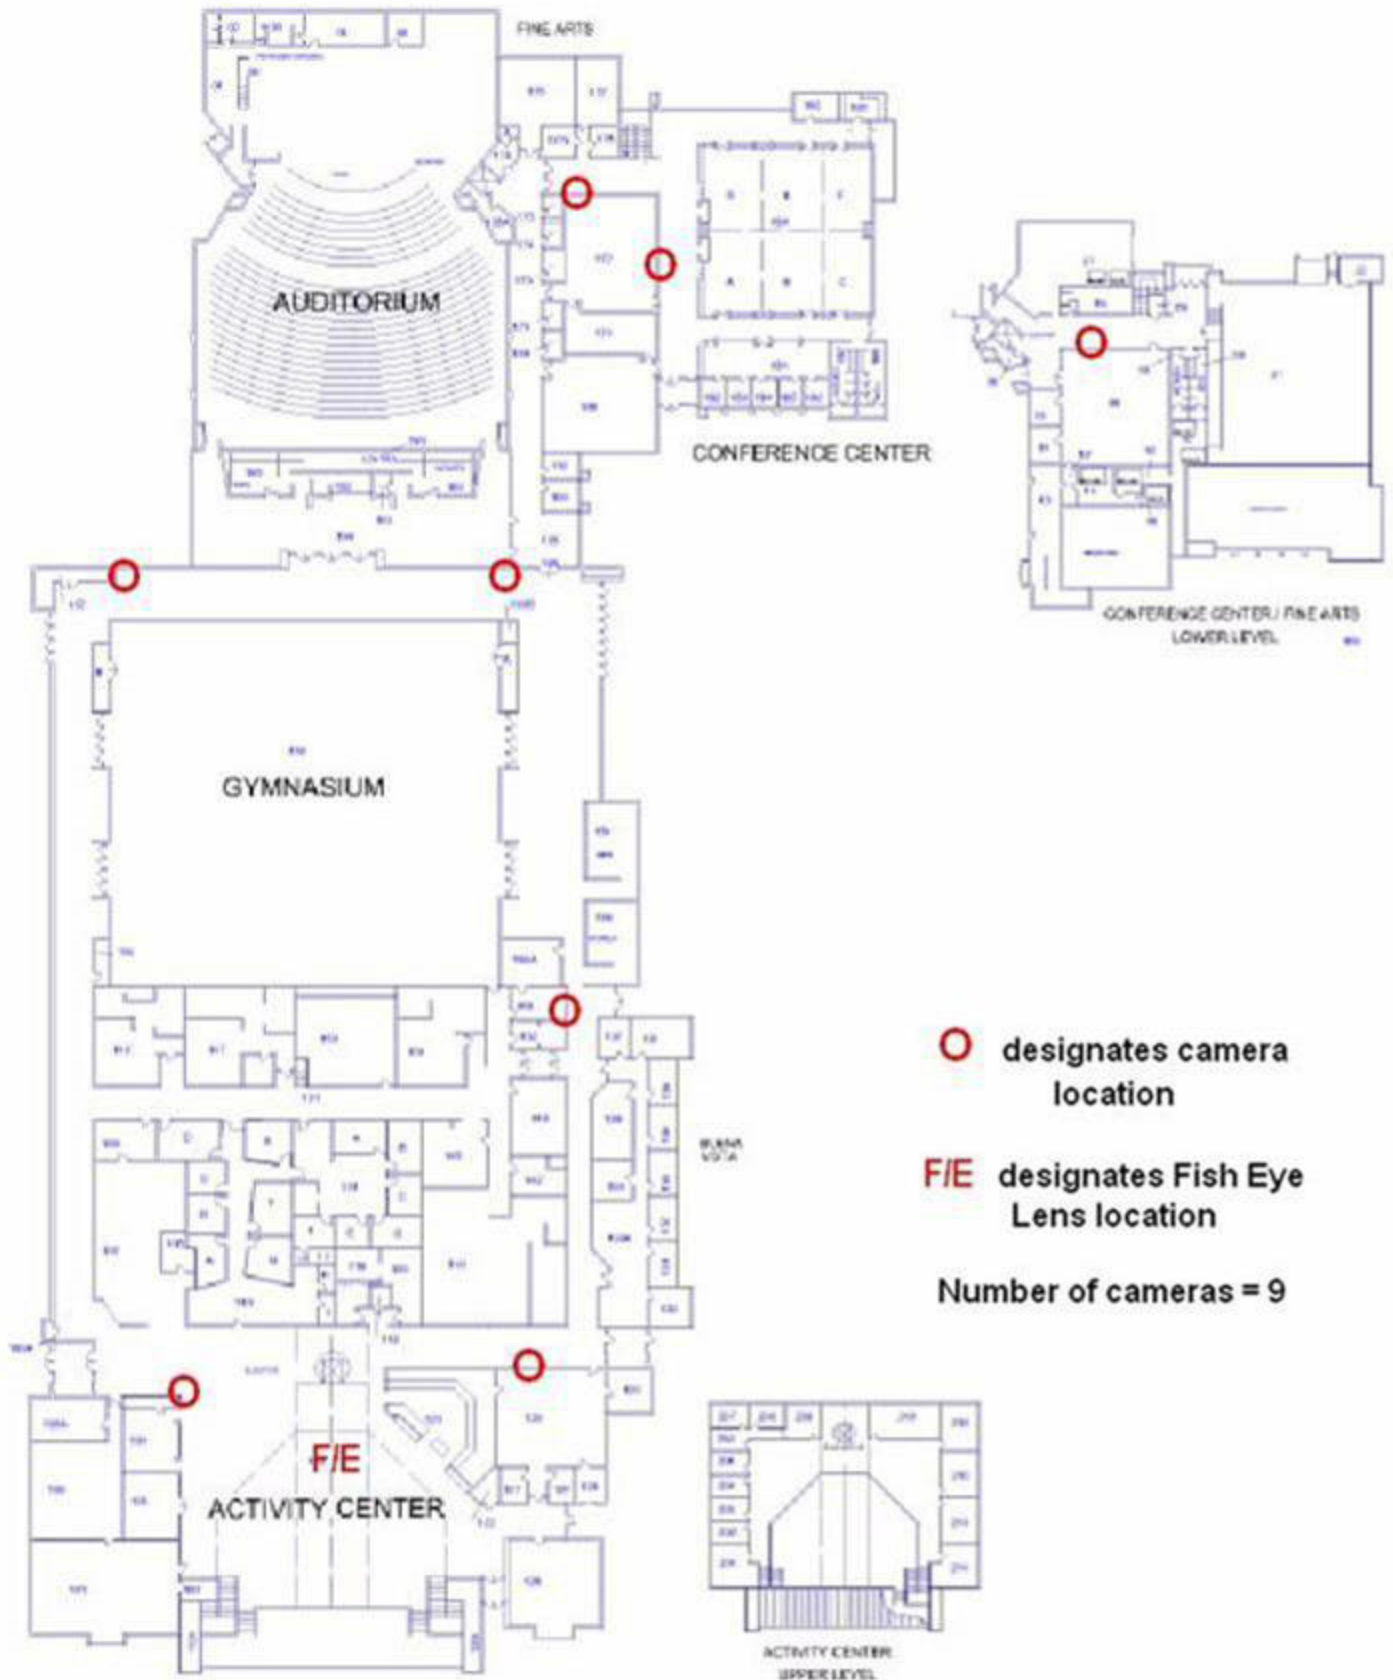

## FLOOR PLAN

# ADMINISTRATION BUILDING

 designates camera location

Number of cameras = 4

# BEEM CENTER

 designates camera location

Number of cameras = 3

NORTH

# PAPPAJOHN CENTER

2ND FLOOR

○ designates camera location

Number of cameras = 1

1ST FLOOR