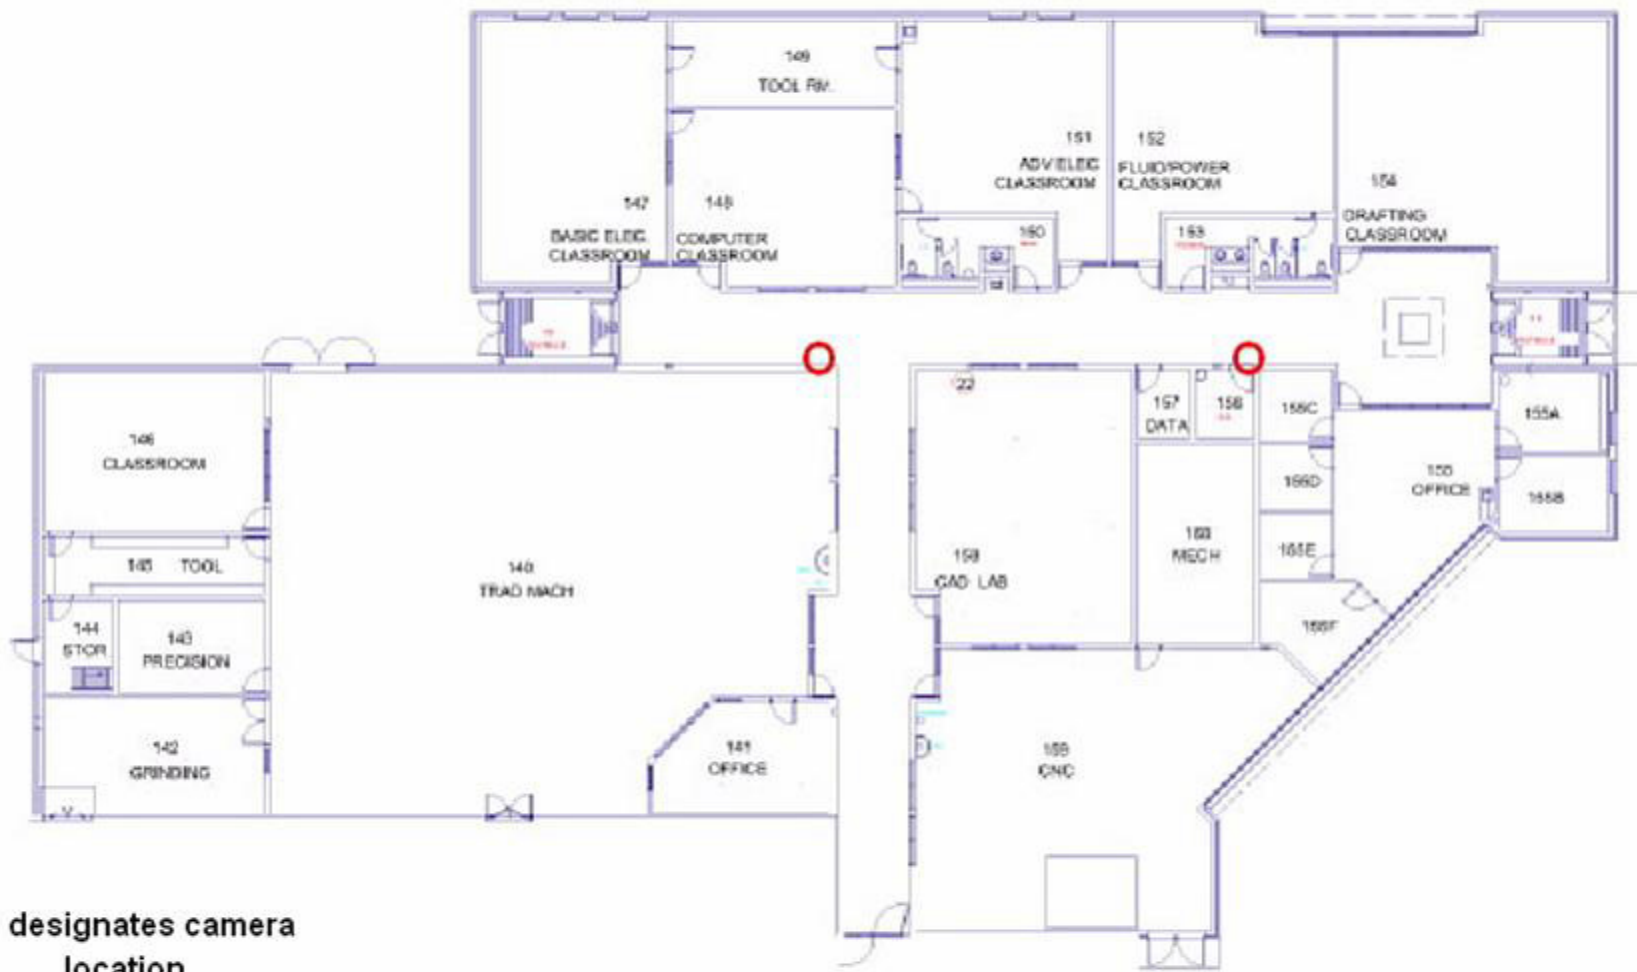

## FLOOR PLAN

# BEEM CENTER

 designates camera location

Number of cameras = 3

NORTH

# CAREERS

○ designates camera location

O/D designates Outdoor camera location

Number of cameras = 6

# MURPHY TECHNOLOGY CENTER

○ designates camera location

Number of cameras = 2

Facilities Home