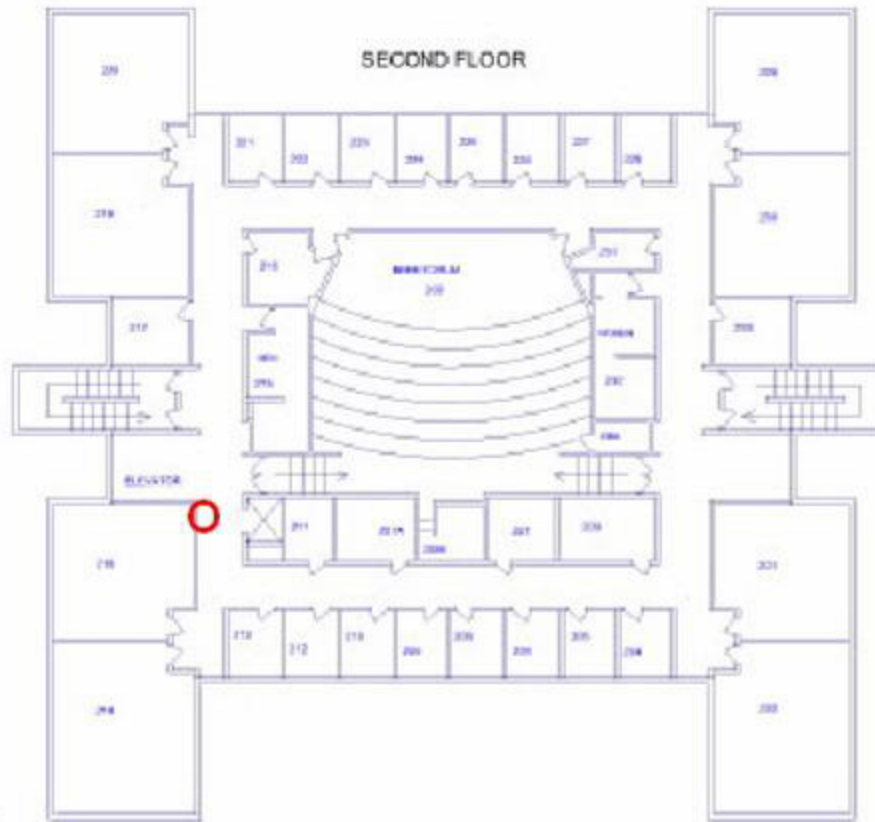

## FLOOR PLAN

# ADMINISTRATION BUILDING

 designates camera location

Number of cameras = 4

# BEEM CENTER

 designates camera location

Number of cameras = 3

NORTH