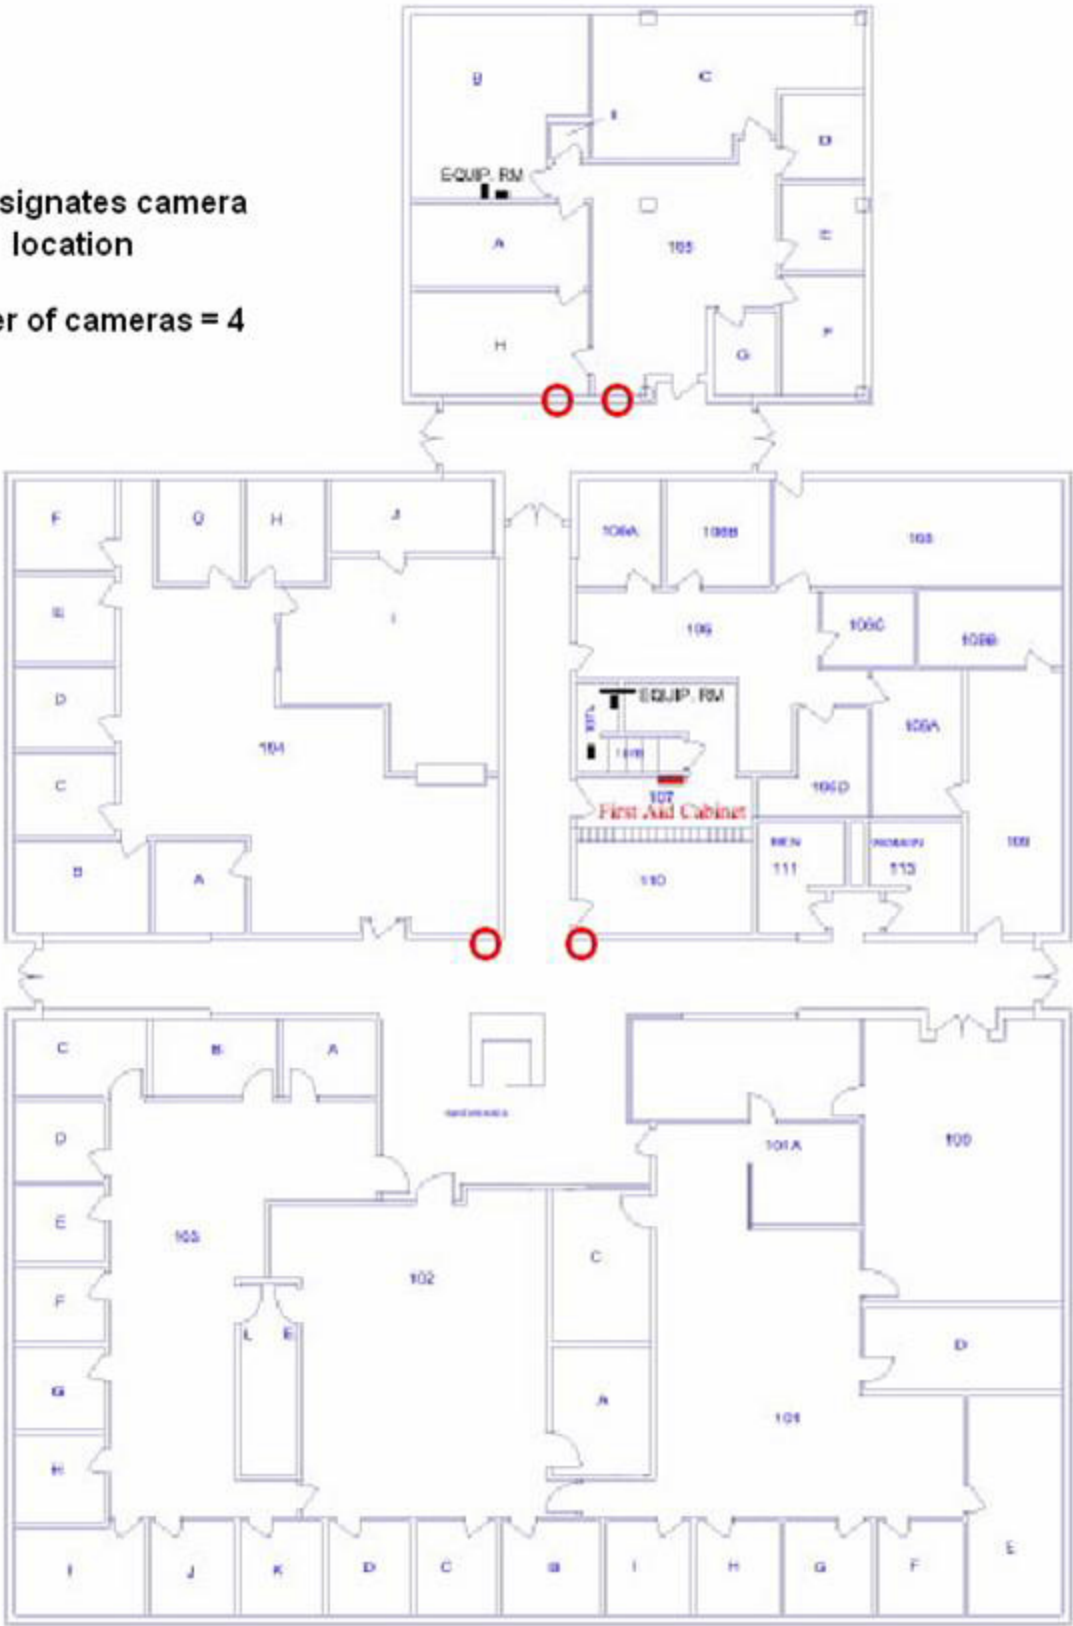

## FLOOR PLAN

# ADMINISTRATION BUILDING

 designates camera location

Number of cameras = 4

# BEEM CENTER

 designates camera location

Number of cameras = 3

NORTH

# PAPPAJOHN CENTER

2ND FLOOR

○ designates camera location

Number of cameras = 1

1ST FLOOR