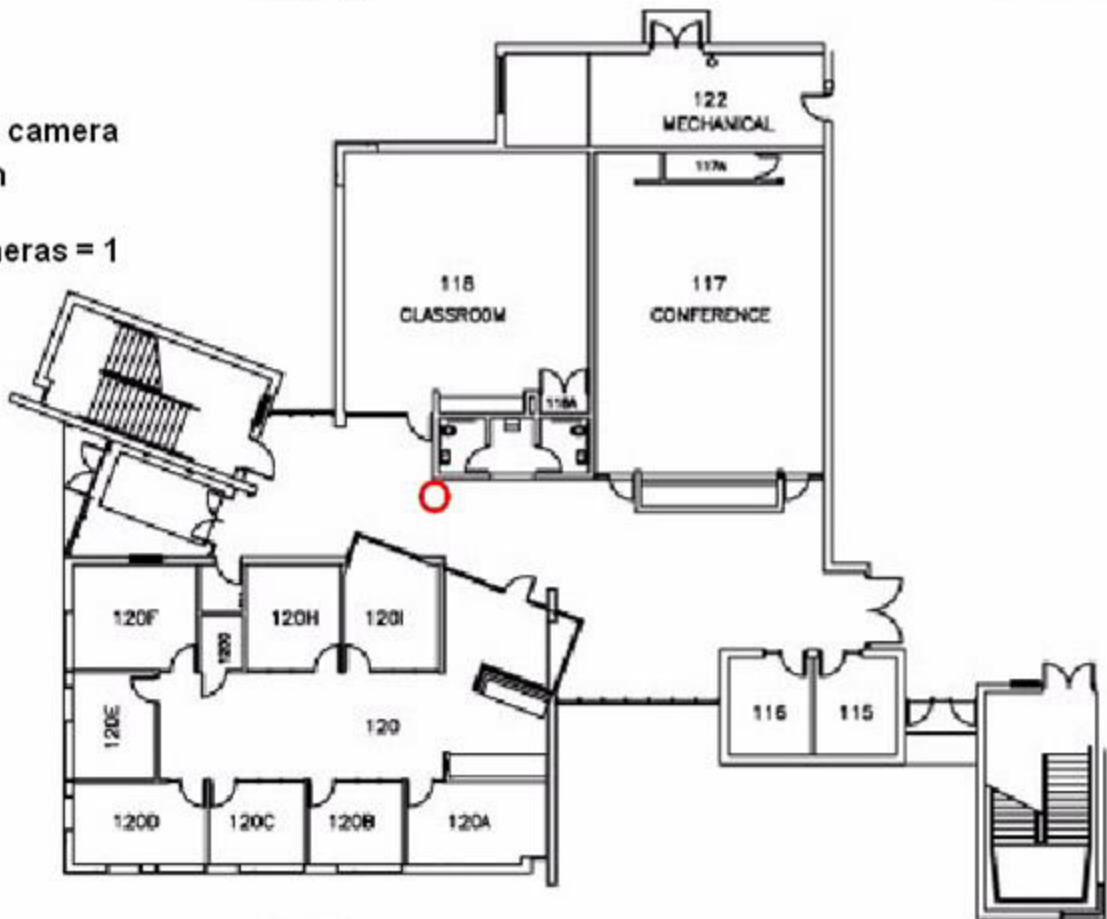

## FLOOR PLAN

# MURPHY TECHNOLOGY CENTER

○ designates camera location

Number of cameras = 2

Facilities Home

# PAPPAJOHN CENTER

2ND FLOOR

○ designates camera location

Number of cameras = 1

1ST FLOOR