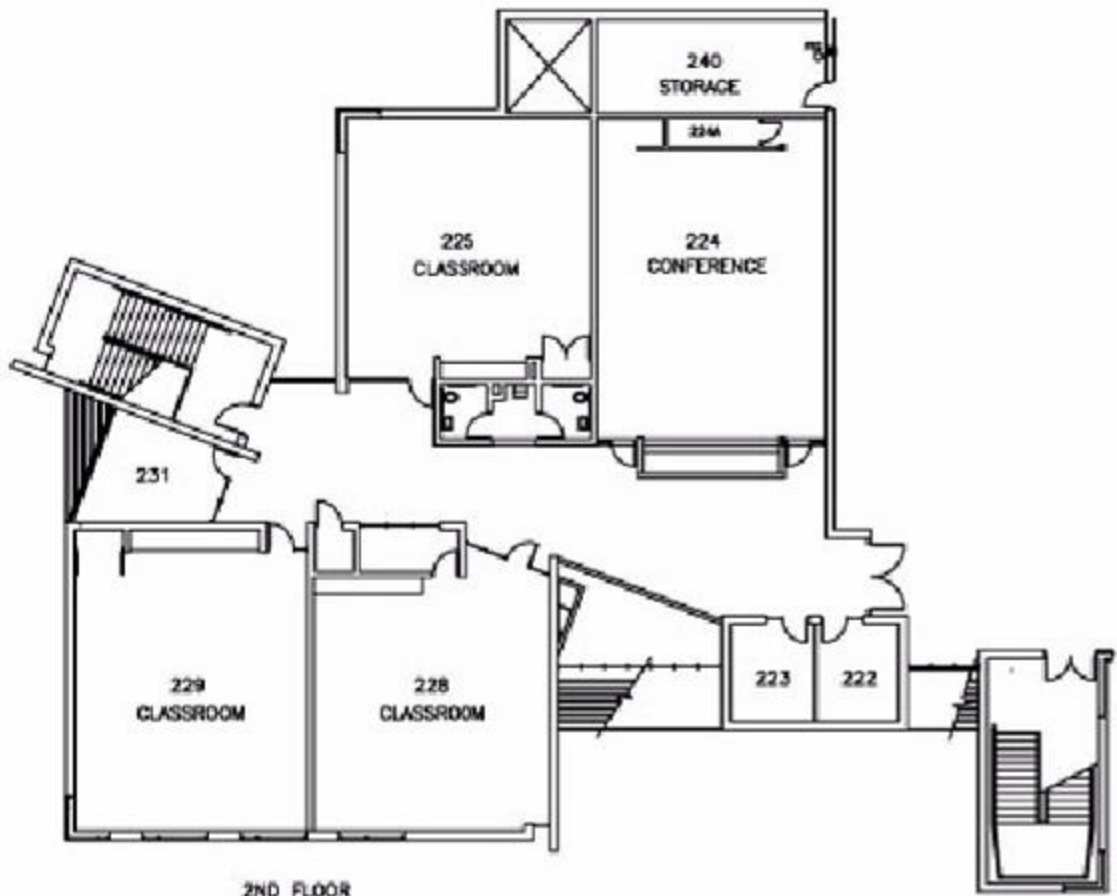

## FLOOR PLAN

# MURPHY TECHNOLOGY CENTER

○ designates camera location

Number of cameras = 2

Facilities Home

# PAPPAJOHN CENTER

2ND FLOOR

○ designates camera location

Number of cameras = 1

1ST FLOOR