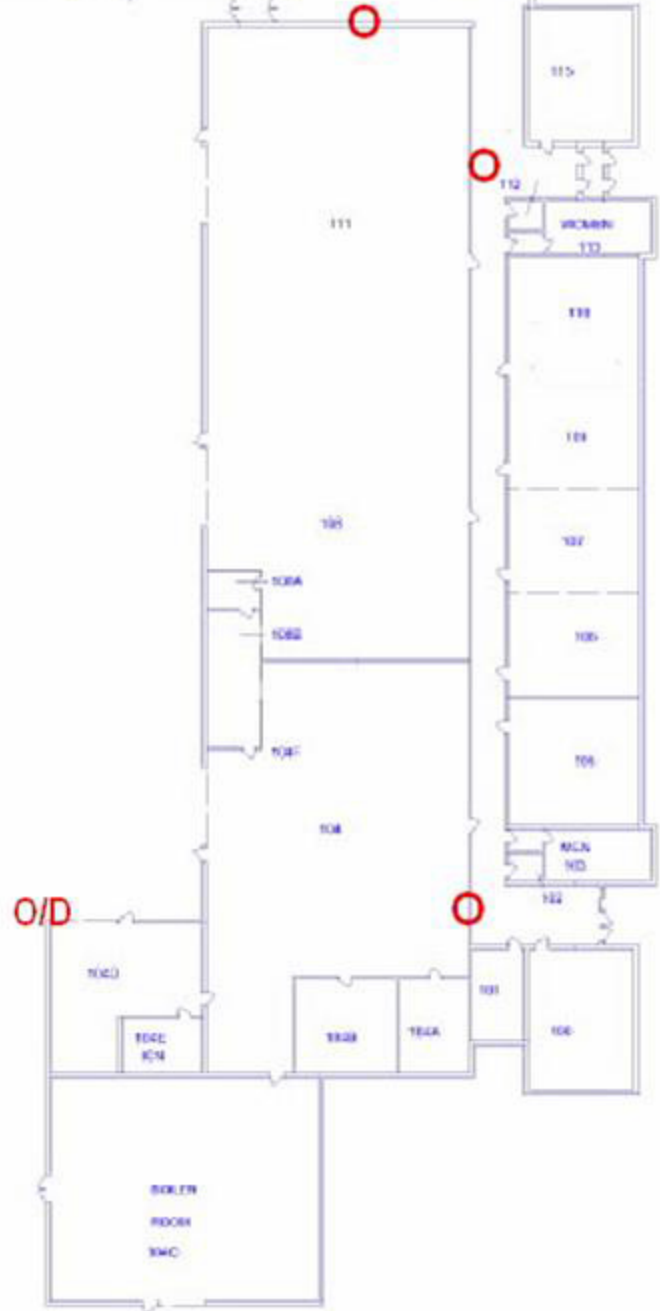

## FLOOR PLAN

# ADMINISTRATION BUILDING

 designates camera location

Number of cameras = 4

# BEEM CENTER

 designates camera location

Number of cameras = 3

NORTH

# CAREERS

○ designates camera location

O/D designates Outdoor camera location

Number of cameras = 6