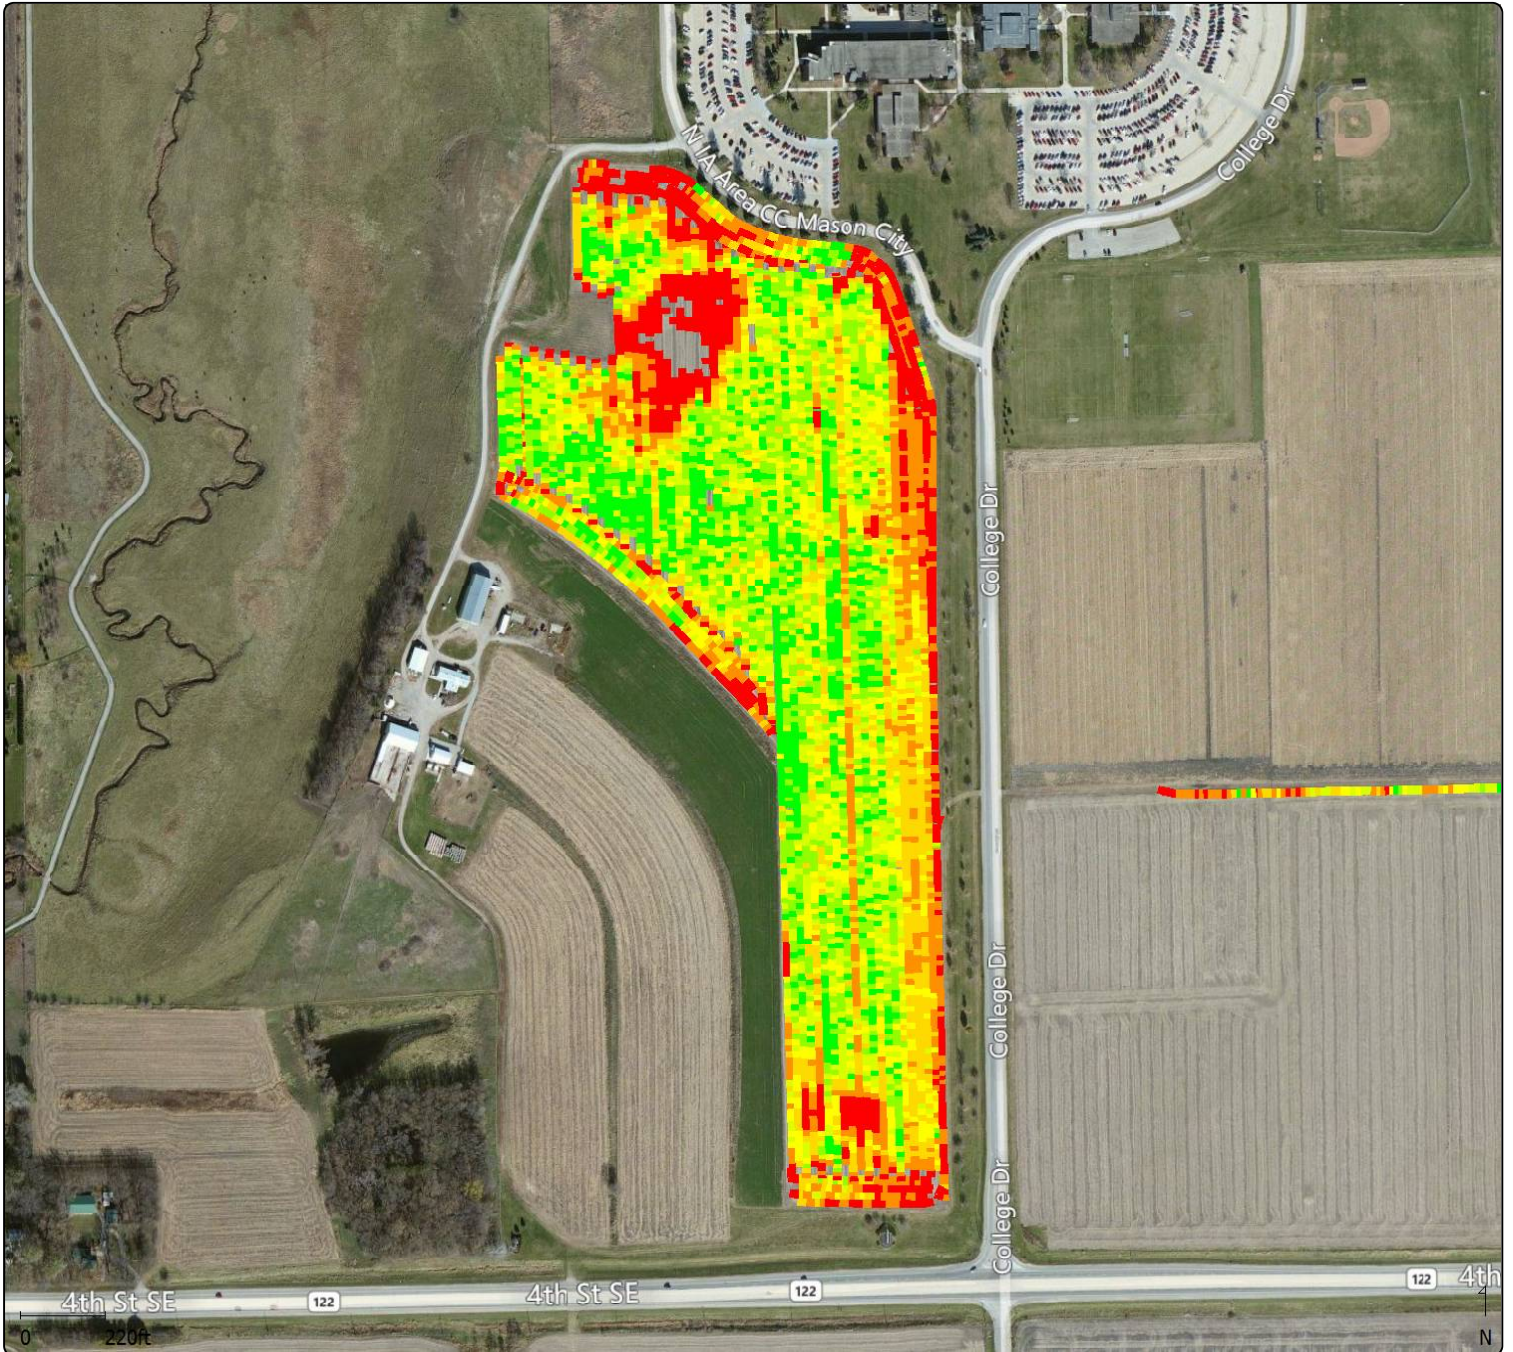

Grain Harvest 2013 - 1(NIACC Corn)

Grower : NIACC
 Farm : Farm
 Field : 1
 Year : 2013
 Operation : Grain Harvest
 Crop / Product : NIACC Corn
 Op. Instance : Harvest - 1
 Area : 38.10 ac
 Avg. Yield : 146.42 bu/ac
 Avg. Moisture : 21.70 %

Estimated Volume (Dry)	
(bu/ac)	
182.00 - 268.15	(5.556 ac)
173.69 - 182.00	(5.643 ac)
166.85 - 173.69	(5.626 ac)
157.94 - 166.85	(5.564 ac)
144.52 - 157.94	(5.430 ac)
113.70 - 144.52	(5.212 ac)
5.09 - 113.70	(5.073 ac)