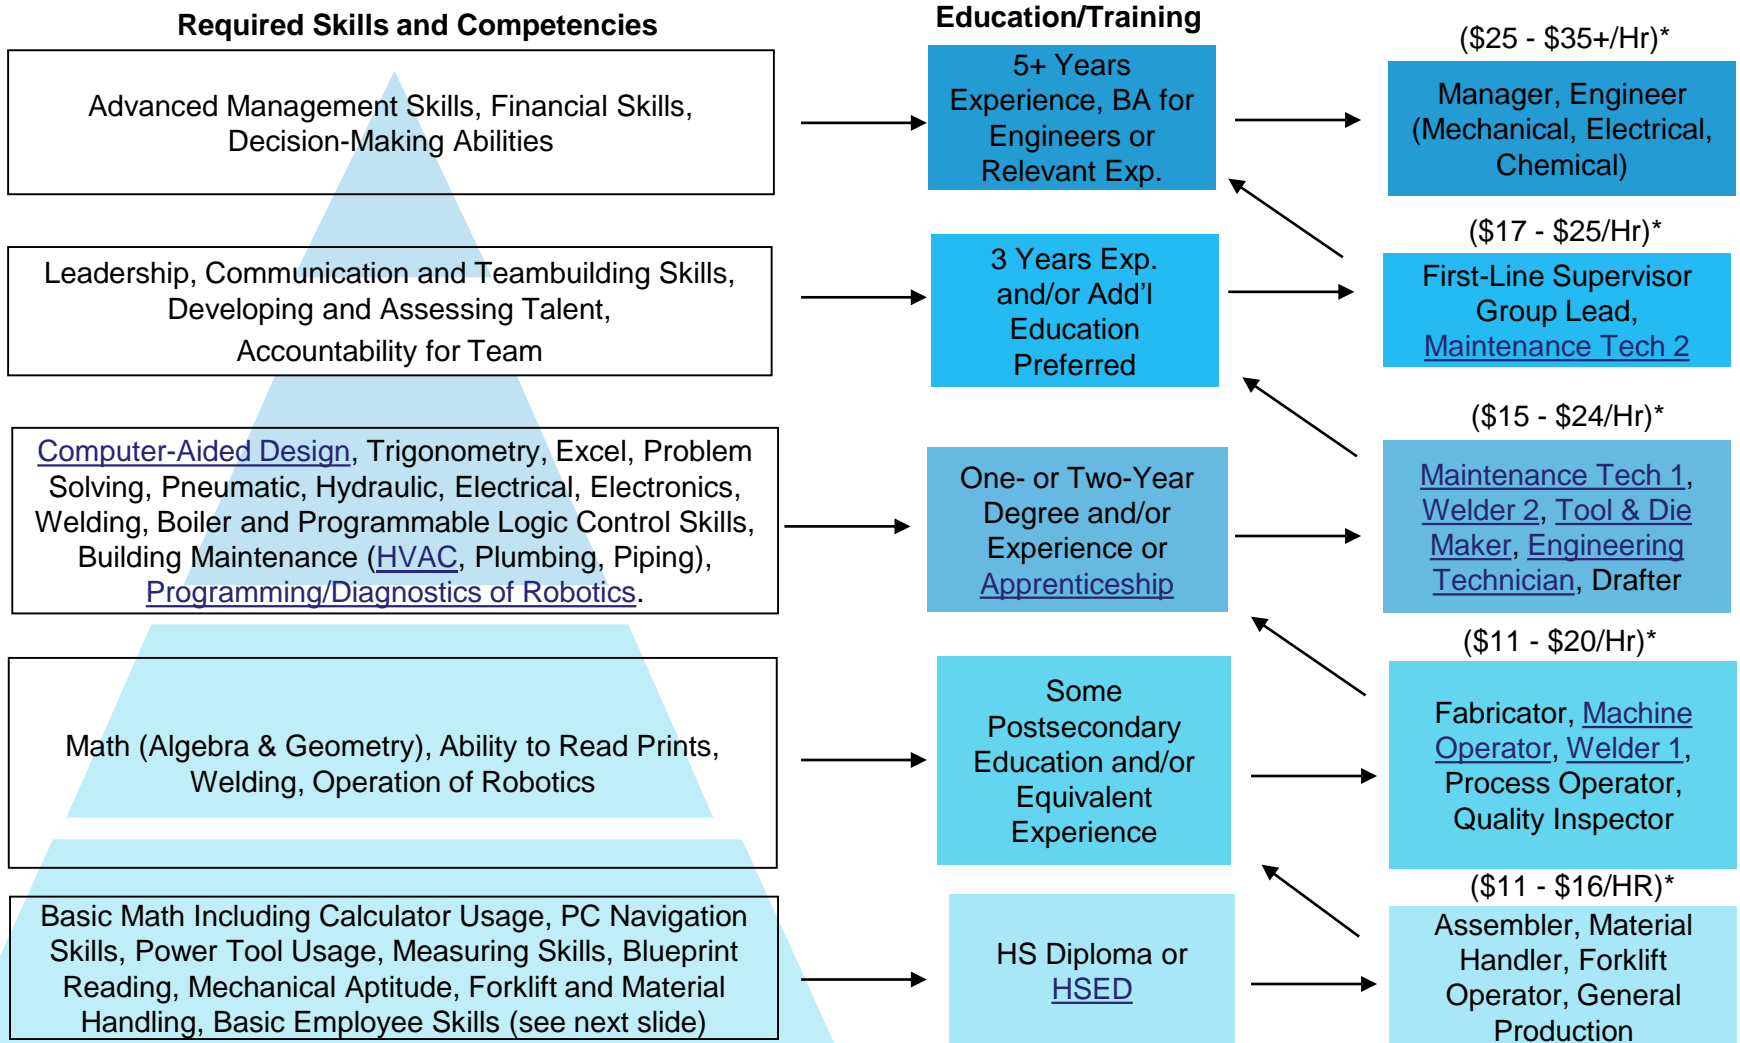

Region 2 Advanced Manufacturing Career Pathways Map

* Cerro Gordo, Floyd, Franklin, Hancock, Mitchell, Winnebago, and Worth Counties and parts of Butler, Chickasaw, Kossuth and Wright Counties

*Starting wage ranges excluding benefits.

**Information employers may request with application includes, work history, GPA, attendance record, and transcripts.